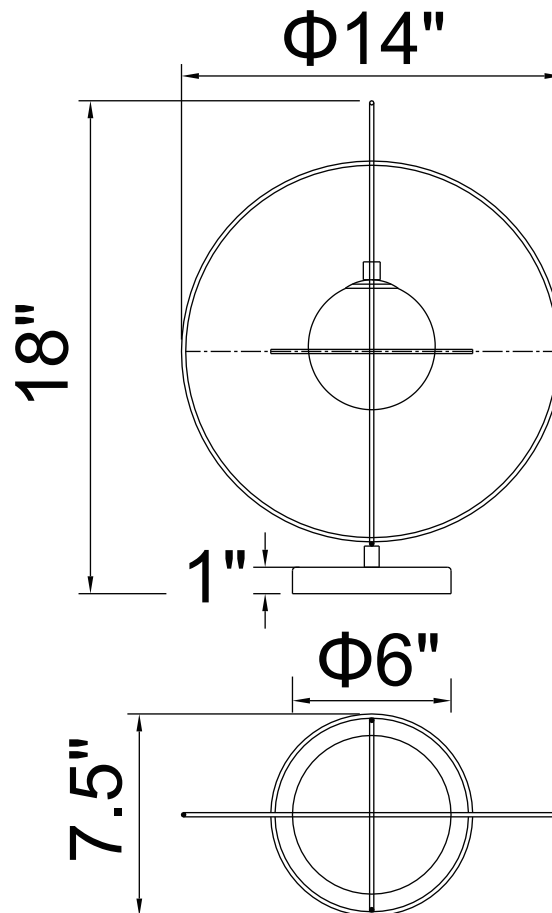

PROJECT: \_\_\_\_\_

FIXTURE TYPE: \_\_\_\_\_

LOCATION: \_\_\_\_\_

CONTACT/PHONE: \_\_\_\_\_

Item	1209T14-1-169
Collection	ORBIT
Finish	Medallion Gold
Glass	Frosted
Crystal Input	----- 120V AC,60HZ,AC

Shade	-----
Length/Dia.	7.5"
Width/Ext.	7.5"
Height	18"
Maximum Lumens	----- -----

Light Source	LED G9
Bulb Info.	1×5W
Included	-----
Dimmable	Yes
Color Weight	-----