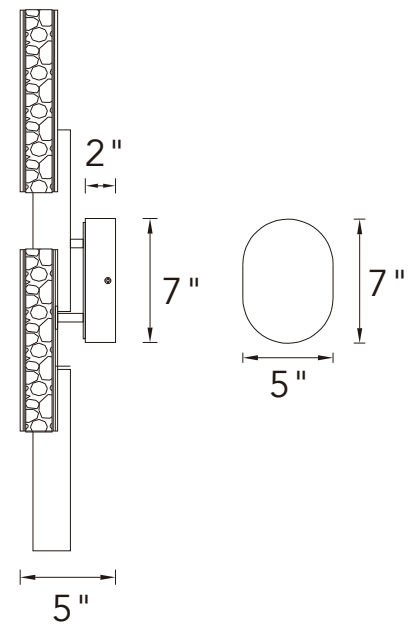

PROJECT: _____

FIXTURE TYPE: _____

LOCATION: _____

CONTACT/PHONE: _____

Item	1715W8-4-624
Collection	MOON
Category	Wall Lights
Finish	Brass
Glass	Clear
Crystal	-----
Acrylic	-----

Shade Color	-----
Min Assembled Height	28"
Max Assembled Height	28"
Width	8"
Length	-----
Extension Wall Mounts	5"
Input	120V AC,60HZ,AC

Lumens	1248
Light Source	LED
Bulb Info.	24W
Included	-----
Dimmable	Yes
Colour Temp	3000,4000,5000K
Weight	19 Lbs