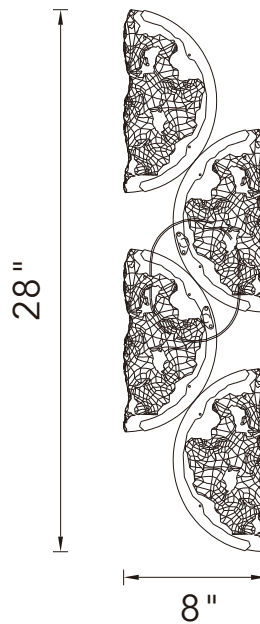

PROJECT: _____

FIXTURE TYPE: _____

LOCATION: _____

CONTACT/PHONE: _____

Item	1715W8-4-624
Collection	MOON
Category	Wall Lights
Finish	Brass
Glass	Clear
Crystal	-----
Acrylic	-----

Shade Color	-----
Min Assembled Height	28"
Max Assembled Height	28"
Width	8"
Length	-----
Extension Wall Mounts	5"
Input	120V AC,60HZ,AC

Lumens	1248
Light Source	LED
Bulb Info.	24W
Included	-----
Dimmable	Yes
Colour Temp	3000,4000,5000K
Weight	19 Lbs