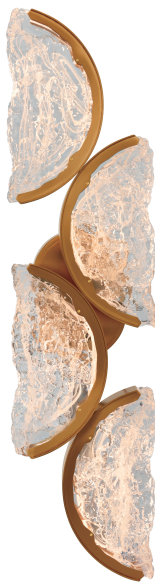

PROJECT: _____

FIXTURE TYPE: _____

LOCATION: _____

CONTACT/PHONE: _____

Item	1715W8-4-624
Collection	MOON
Category	Wall Lights
Finish	Brass
Glass	Clear
Crystal	-----
Acrylic	-----

Shade Color	-----
Min Assembled Height	28"
Max Assembled Height	28"
Width	8"
Length	-----
Extension Wall Mounts	5"
Input	120V AC,60HZ,AC

Lumens	1248
Light Source	LED
Bulb Info.	24W
Included	-----
Dimmable	Yes
Colour Temp	3000,4000,5000K
Weight	19 Lbs