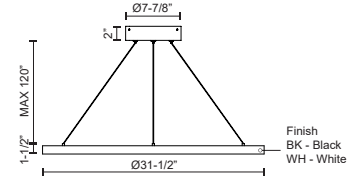

Side Canopy Option