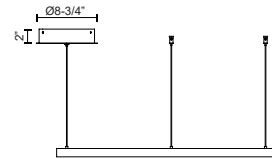

### SPECIFICATION DETAILS

<b>Fixture Dimensions</b>	D31-1/2" x H1-1/2"
<b>Light Source</b>	LED with DC Driver
<b>Wattage</b>	75W
<b>Total Lumens</b>	5630lm
<b>Delivered Lumens</b>	BK-2270lm*; WH-3055lm*;
<b>Voltage</b>	120-277V
<b>Color Temperature</b>	3000K
<b>CRI (Ra)</b>	90CRI
<b>Optional Color Temps</b>	2700K - 5000K Available, Minimum Order Quantities Apply
<b>LED Rated Life</b>	50,000 hours
<b>Dimming</b>	100% - 10%, TRIAC or ELV Dimmer (Not Included) or 0-10V Dimmer (Not Included)
<b>Diffuser Details</b>	Frosted Silicone Diffuser
<b>Adjustable</b>	Yes
<b>Wire Length</b>	120" Max
<b>Wire Type</b>	BK - Black Wire; WH - Clear Wire;
<b>Minimum Hang Height</b>	16"
<b>Sloped Ceiling Adaptable</b>	Yes
<b>Location</b>	Dry
<b>Illumination Direction</b>	Up and Downlight
<b>Canopy Dimensions</b>	D8-3/4" x H2"
<b>Paint Finish</b>	BK02; WH02;
<b>CEC Title 24 JA8</b>	Yes, JA8-2022

### DESCRIPTION

Extruded and rolled aluminum with rectangular profile. Flush silicone diffuser. Matte powder-coated finish. Up and down light.. Duo canopy mounting style

Side Canopy Option