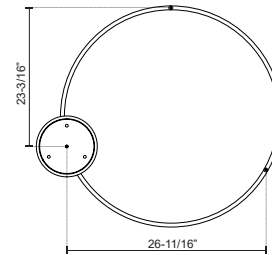

### SPECIFICATION DETAILS

<b>Fixture Dimensions</b>	D31-1/2" x H1-1/2"
<b>Light Source</b>	LED with DC Driver
<b>Wattage</b>	75W
<b>Total Lumens</b>	5630lm
<b>Delivered Lumens</b>	BK-2270lm*; WH-3055lm*;
<b>Voltage</b>	120-277V
<b>Color Temperature</b>	3000K
<b>CRI (Ra)</b>	90CRI
<b>Optional Color Temps</b>	2700K - 5000K Available, Minimum Order Quantities Apply
<b>LED Rated Life</b>	50,000 hours
<b>Dimming</b>	100% - 10%, TRIAC or ELV Dimmer (Not Included) or 0-10V Dimmer (Not Included)
<b>Diffuser Details</b>	Frosted Silicone Diffuser
<b>Adjustable</b>	Yes
<b>Wire Length</b>	120" Max
<b>Wire Type</b>	BK - Black Wire; WH - Clear Wire;
<b>Minimum Hang Height</b>	16"
<b>Sloped Ceiling Adaptable</b>	Yes
<b>Location</b>	Dry
<b>Illumination Direction</b>	Up and Downlight
<b>Canopy Dimensions</b>	D8-3/4" x H2"
<b>Paint Finish</b>	BK02; WH02;
<b>CEC Title 24 JA8</b>	Yes, JA8-2022

### DESCRIPTION

Extruded and rolled aluminum with rectangular profile. Flush silicone diffuser. Matte powder-coated finish. Up and down light.. Duo canopy mounting style

Side Canopy Option