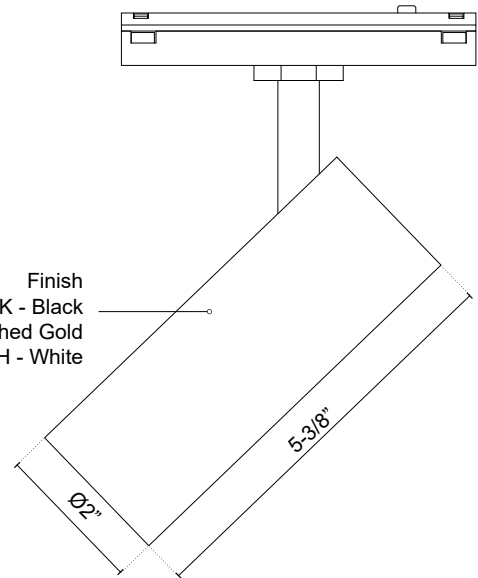

SPECIFICATION DETAILS

Fixture Dimensions	D2" x H5-3/8"
Light Source	Low Voltage LED
Wattage	12W
Total Lumens	1020lm
Delivered Lumens	BK-844lm (@3000K); BK-885lm* (@4000K); BG-850lm* (@3000K); BG-890lm* (@4000K); WH-880lm* (@3000K); WH-925lm* (@4000K);
Voltage	48V, with DC Class 2 LED driver (see available canopy/driver options)
Color Temperature	3000K; 4000K;
CRI (Ra)	90CRI
LED Rated Life	50,000 hours
Location	Dry
CEC Title 24 JA8	Yes, JA8-2022
Illumination Direction	Directional
Material	Aluminum + Acrylic
Paint Finish	BK02; BG01; WH02
Shade Details	BK-Black Baffle; BG-Black Baffle; WH-White Baffle
Diffuser Details	Clear Acrylic Lens

* For custom options, consult factory for details.

* For warranty information, please visit www.kuzcolighting.com/warranty

Finish
BK - Black
BG - Brushed Gold
WH - White