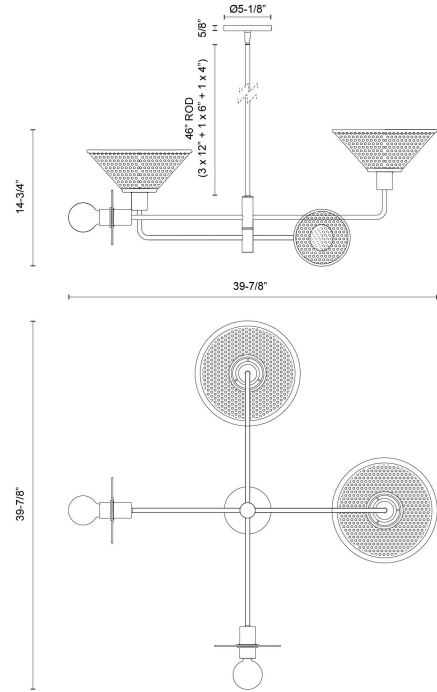

Piper 38-in Chandelier

Model	Bulbs (not included)	Wattage (or equivalent)
<b>CH432438</b> CH432438BG CH432438MB	4 x E26	40W

Transform your space with the Piper lighting collection. Featuring a unique asymmetrical design and rattan cane shades, Piper adds a bold statement and a touch of personality to any room. Available in Brushed Gold or Matte Black finish options.

SPECIFICATION DETAILS

Fixture Dimensions	L39-7/8" x W39-7/8" x H14-3/4"
Canopy Dimensions	D5-1/8" x H5/8"
Minimum Hang Height	24"
Location	Dry
Illumination Direction	Omni-directional
Light Source/Life	Socket
Material	Steel, Rattan
Slopped Ceiling Adaptable	Yes, 45 Deg
Rod Length	46" Max (3x12" + 1x6" + 1x4")
Shade Details	Rattan Shade
Wire Length	60"
Compliance	<b>UL Certified:</b> Yes